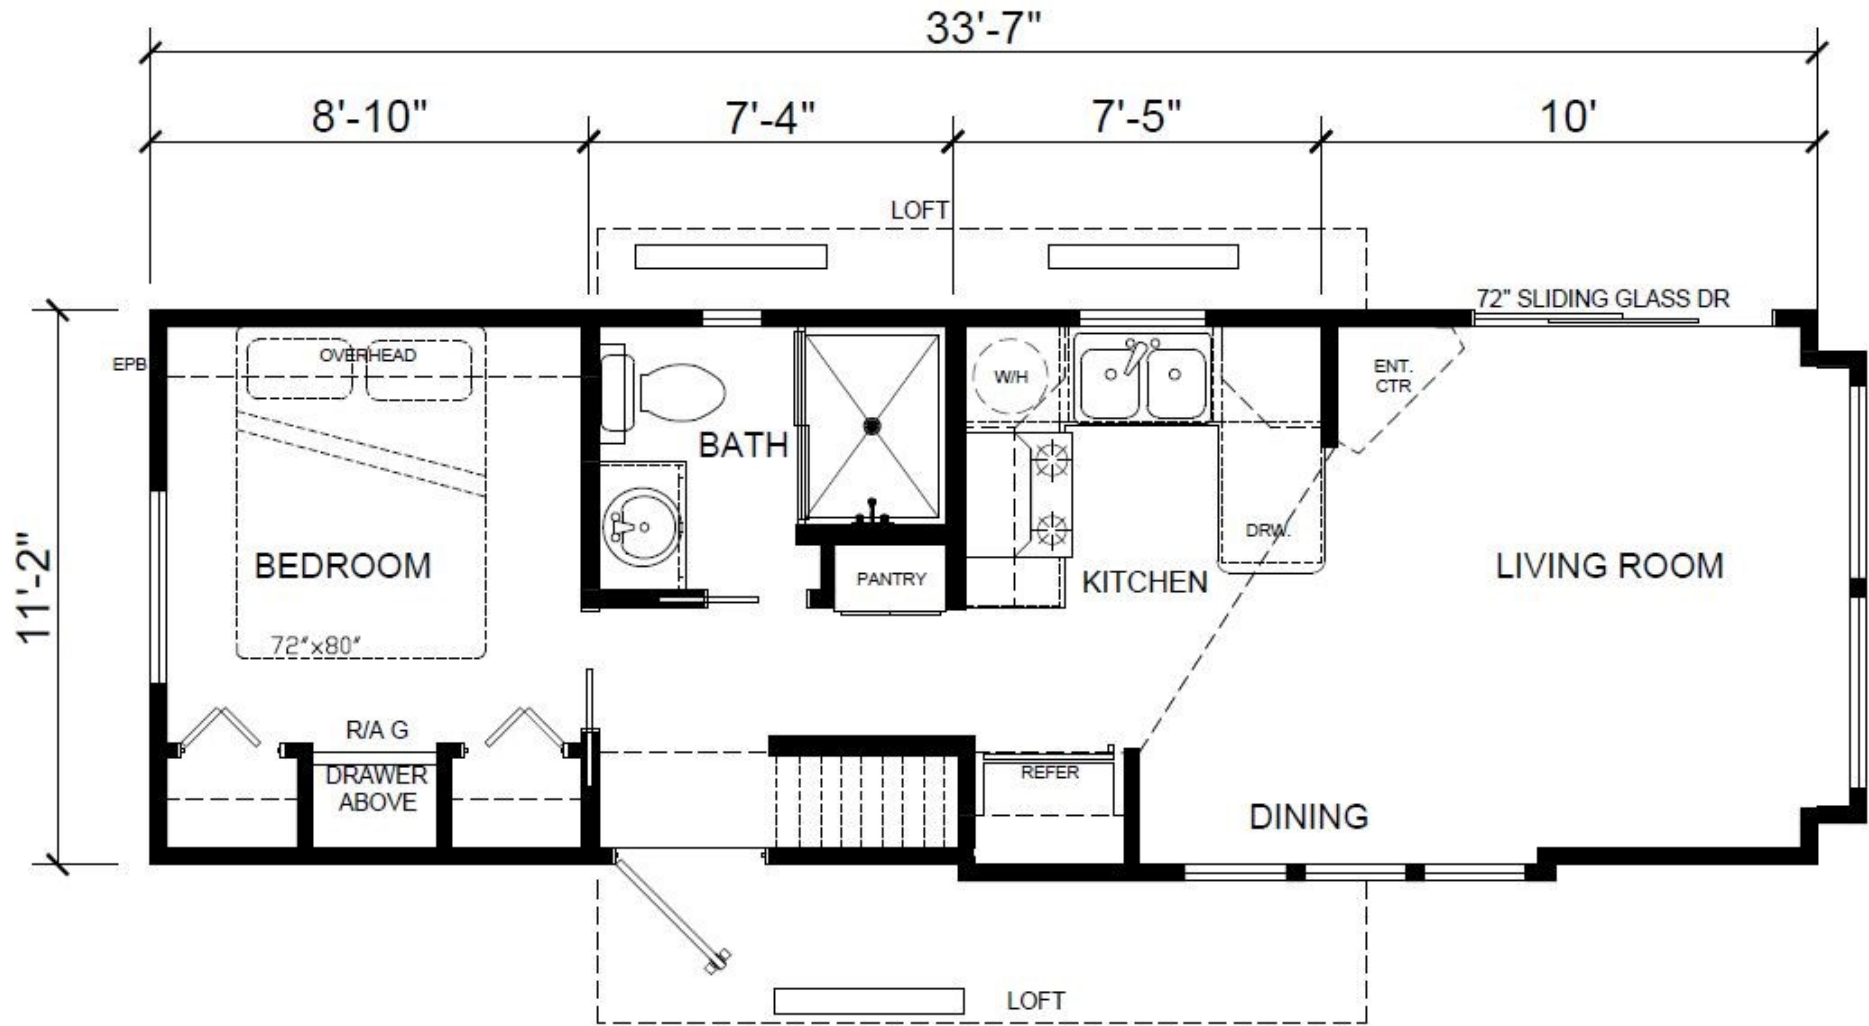

# P-Series 508SL

399 SQ FT

view our display models at 4384 E Interstate 30, Rockwall, Texas 75087

1-877-219-4059 or 972-771-2176

[www.CabinSupercenter.com](http://www.CabinSupercenter.com)

[www.ParkModelSupercenter.com](http://www.ParkModelSupercenter.com)